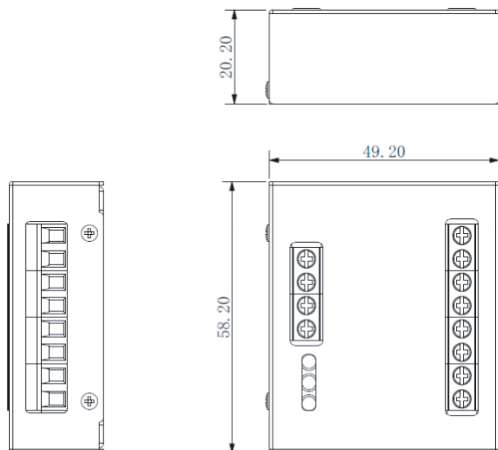

Dimensions