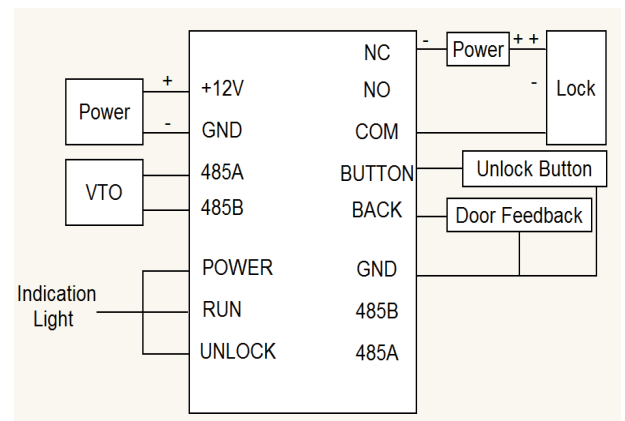

Interface

HILTRON LAND SRL

Strada provinciale di Caserta, 218 - 80144 Napoli

Tel: (+39)081 185 39 000 Fax: (+39)081 185 39 016

www.hiltronsecurity.it